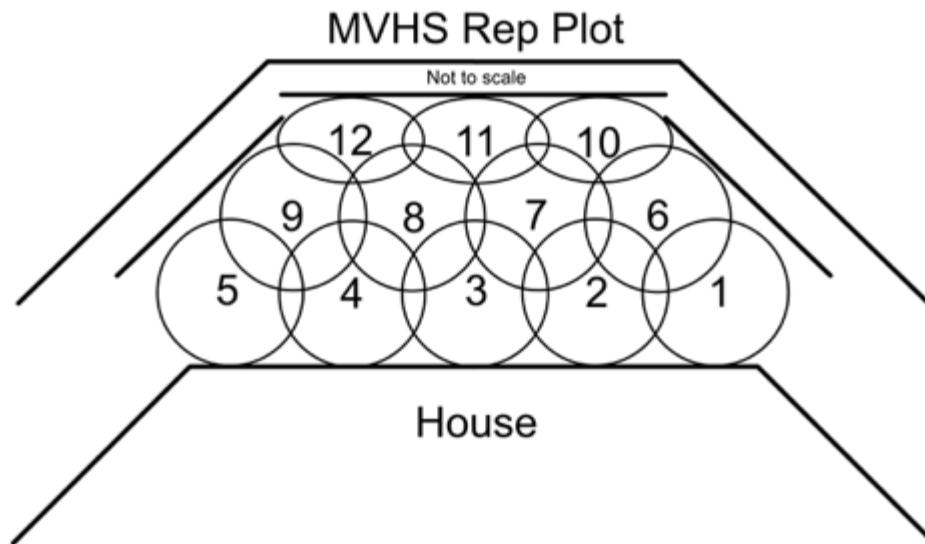

Lighting at Medomak Valley High School:

We have an ETC Element 60 console.

We have lighting positions from our catwalk and over the stage.

Our rep plot is broken into 12 separate areas, 5 downstage, 4 middle, and 3 upstage. Our front and middle areas are shuttered roughly to the bottom of the cyc, whereas the back 3 areas will reflect slightly onto the cyc. If you stay in front of our black traveler (roughly 4 feet in front of the cyc) the forward and middle areas should be sufficient.

Our rep plot is made up of ETC Source 4 JR Zoom instruments gelled Rosco 54 Special Lavender.

We have LED down lighting provided by ETC Color Source PAR DBs. There is one instrument per each area 1 – 9.